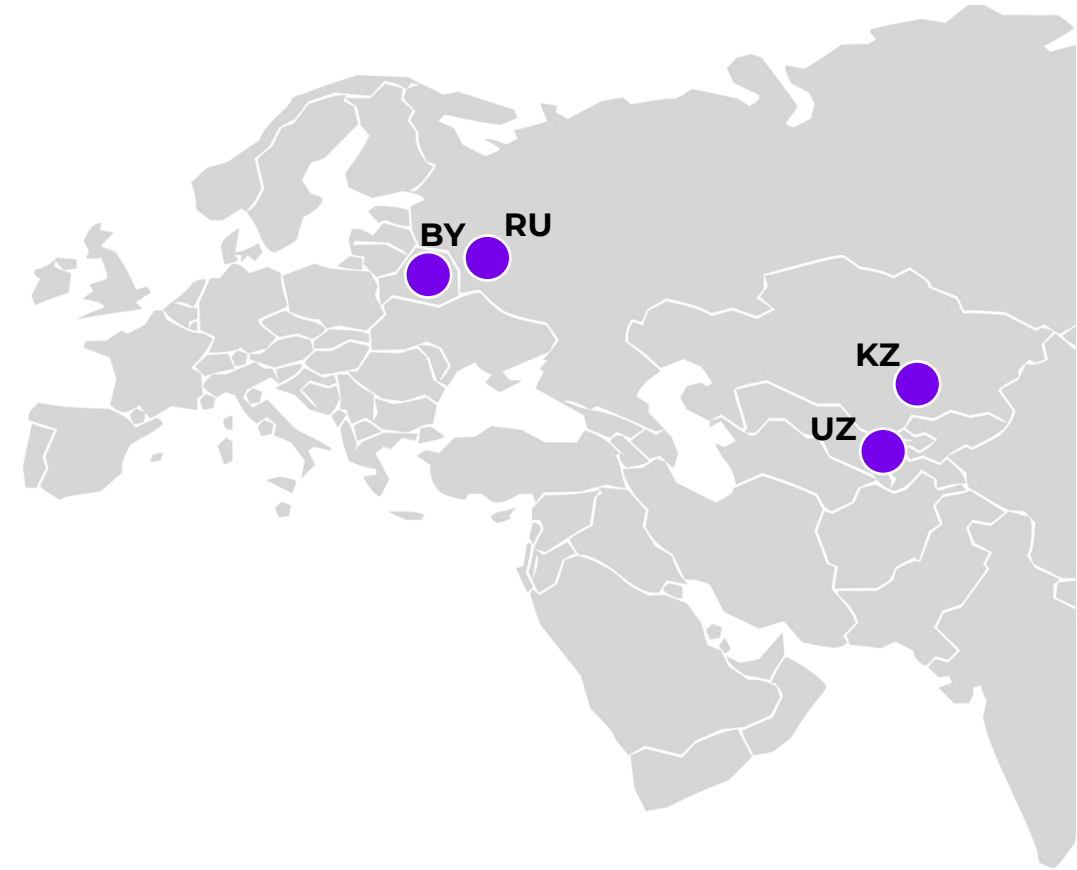

RTL Alliance Group Profile

RTL Alliance

Expert in integrated logistics

- International Group of Companies
- #1 Logistics company according to the #1 Award rating
- Best Multimodal Freight Forwarder of the Year
- AA reputation rating
- BBB+ credit rating and own token
- Own digital logistics platform
- In the TOP-10 employers in Belarus
- More than 10 years in the market

Our Expertise

70+ events 5 countries

- Interstate business forums
- Free economic zones and industrial parks
- Business meetings for partner banks clients
- Business associations
- Joint events with regional partners
- Investment and innovation forums
- Logistics forums at specialized universities
- Industry forums
- and more...

The Mover.

- RTL Alliance **moves** cargo by solving the logistical problems
- RTL Alliance **moves** the industry by innovating in logistics
- RTL Alliance logistic service **moves** the client's business
- Every RTL Alliance employee **moves** the company's business
- RTL Alliance is constantly **on the move**, transforming into a global player

Warehousing services

Customs clearance

Cargo insurance

Global
presence

80+
countries

The key activities of RTL Alliance are Uzbekistan, Kazakhstan, Belarus, Russia, China, India, Turkey, countries of Southeast Asia, Latin America and the European Union. The total number of countries in which RTL Alliance operates exceeds 80.