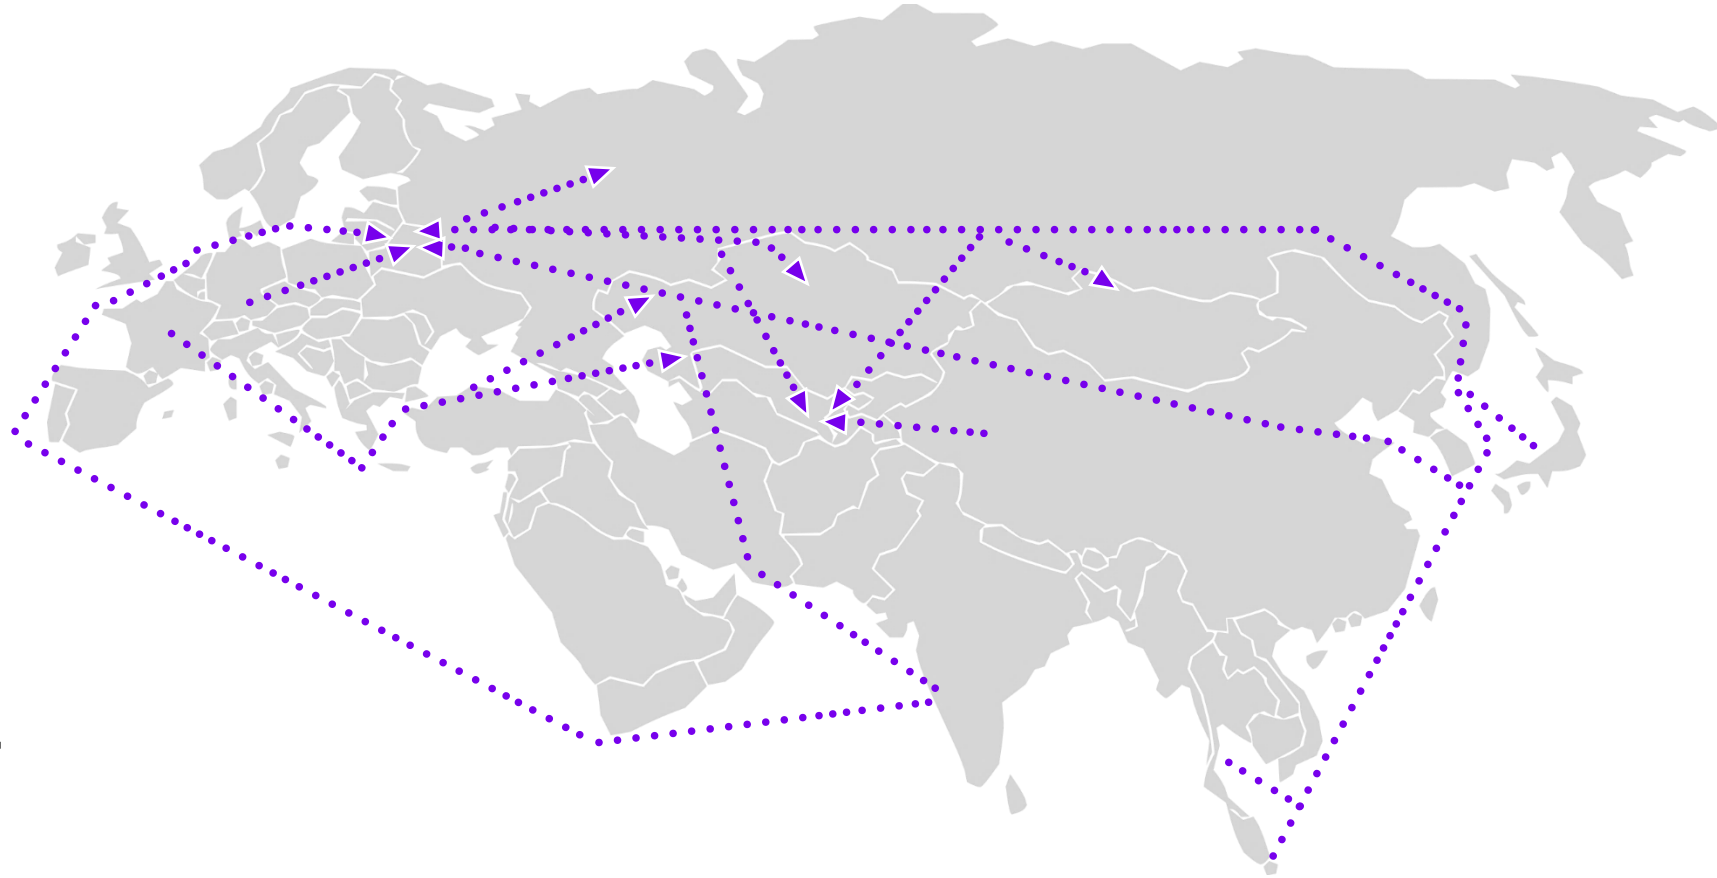

Our Expertise

70+ events 5 countries

- Interstate business forums
- Free economic zones and industrial parks
- Business meetings for partner banks clients
- Business associations
- Joint events with regional partners
- Investment and innovation forums
- Logistics forums at specialized universities
- Industry forums
- and more...

Warehousing services

Customs clearance

Cargo insurance

Global
presence

80+
countries

The key activities of RTL Alliance are Uzbekistan, Kazakhstan, Belarus, Russia, China, India, Turkey, countries of Southeast Asia, Latin America and the European Union. The total number of countries in which RTL Alliance operates exceeds 80.

Our Mission

Mission

CONNECTING countries through a new logistics **CULTURE.**

Culture

DIGITALIZATION, analytics, business **ETHICS** with partners and colleagues, **INTEGRATED** approach in customer service.